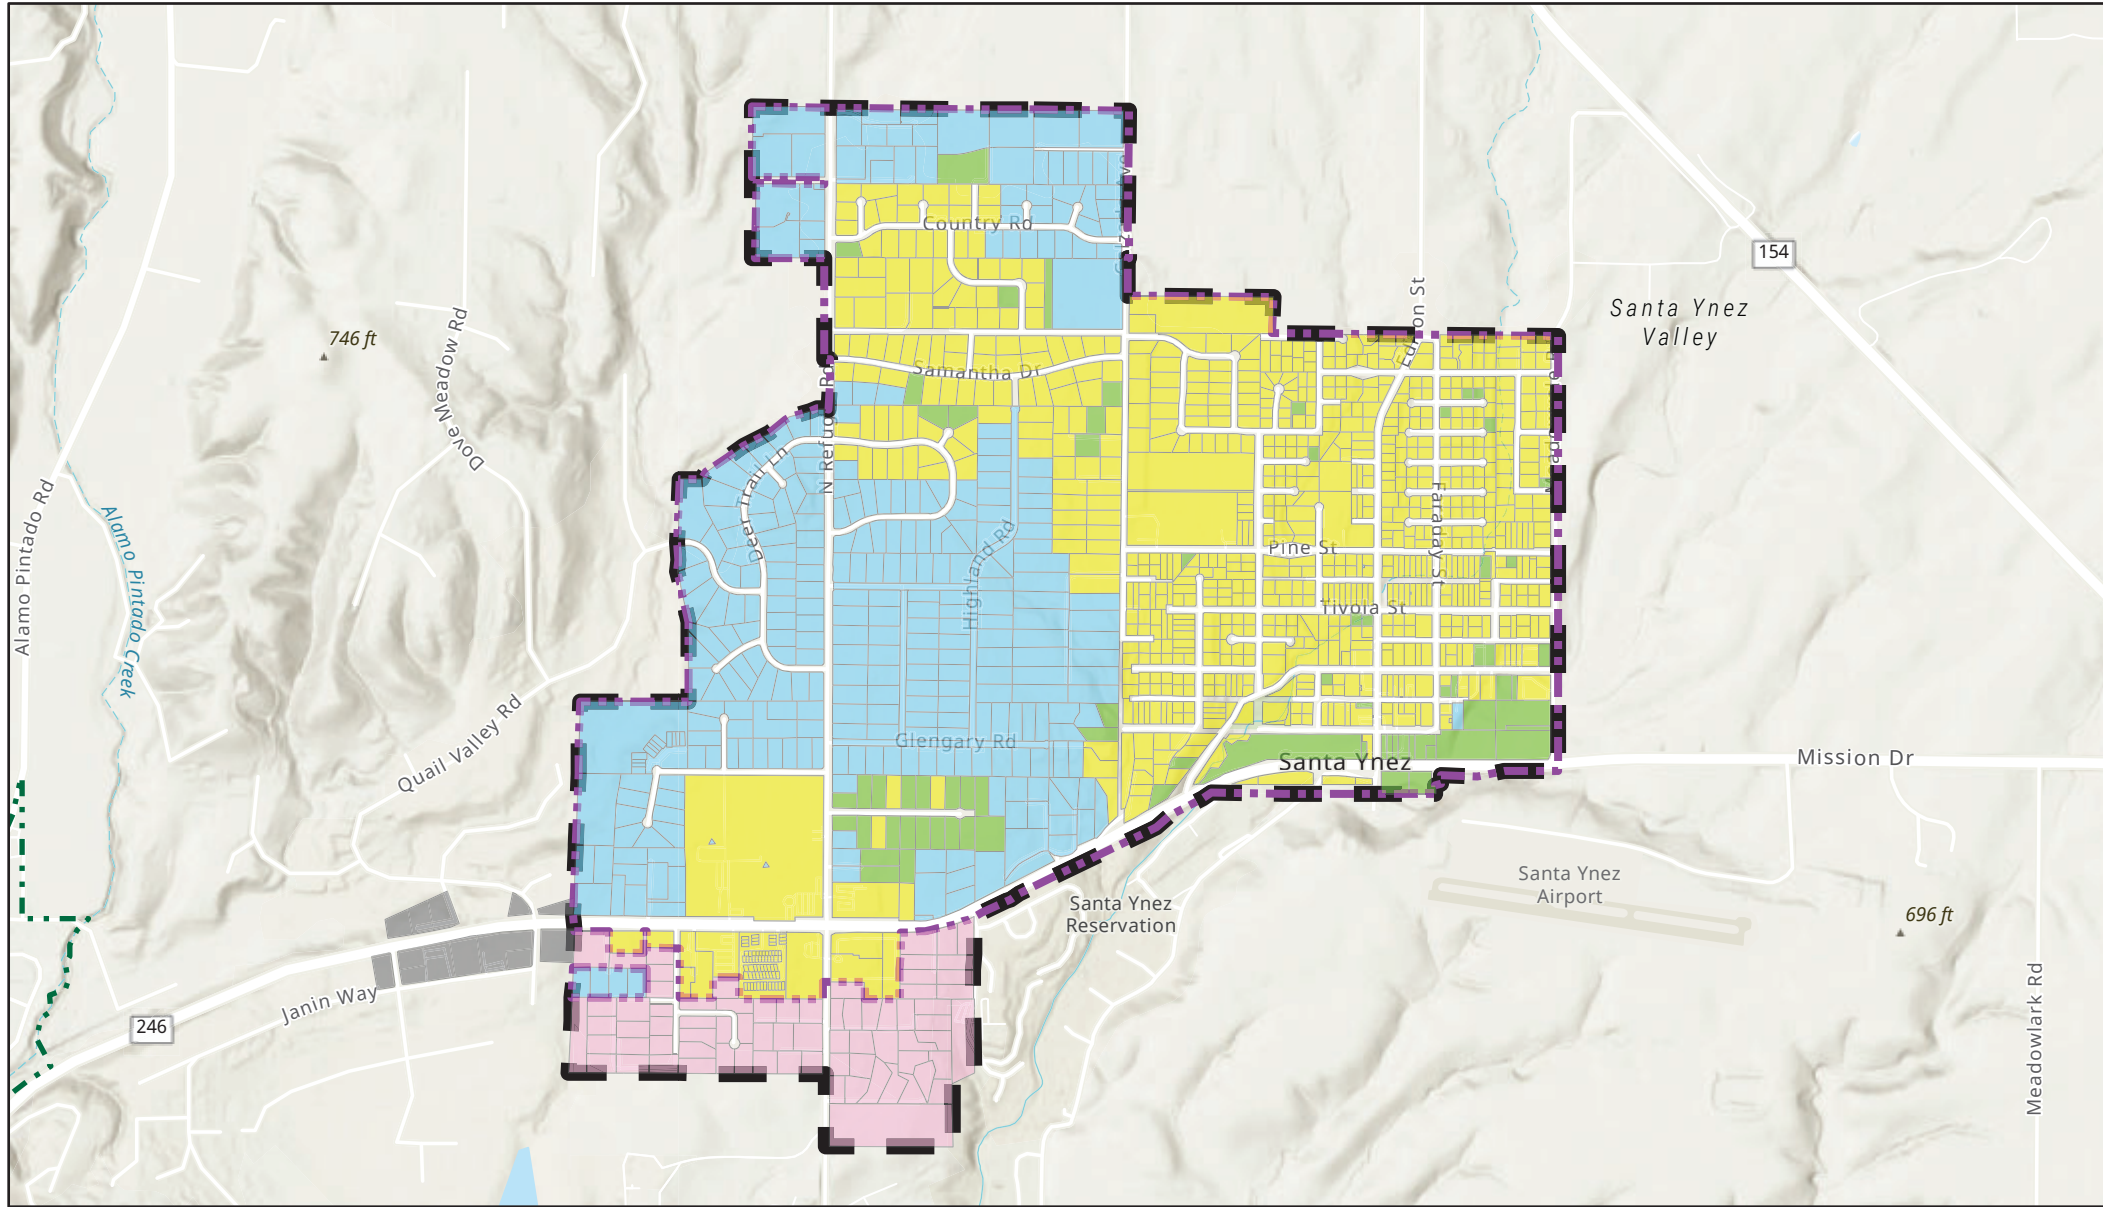

# Santa Ynez Community Services District

7/5/2023, 1:15:30 PM

- |   |   |
|---|---|
|  Not Connected - In District                     |  Santa Ynez CSD Boundary            |
|  Connected                                       |  Santa Ynez CSD Sphere of Influence |
|  Not Connected - Adjacent                        |  City Boundaries                    |
|  Inside Sphere of Influence, Un-annexed        |   |
|  Outside District & Sphere - Able to be served |   |

California State Parks, Esri, HERE, Garmin, SafeGraph, GeoTechnologies, Inc, METI/NASA, USGS, Bureau of Land Management, EPA, NPS, US Census Bureau, USDA, Esri, NASA, NGA, USGS, FEMA